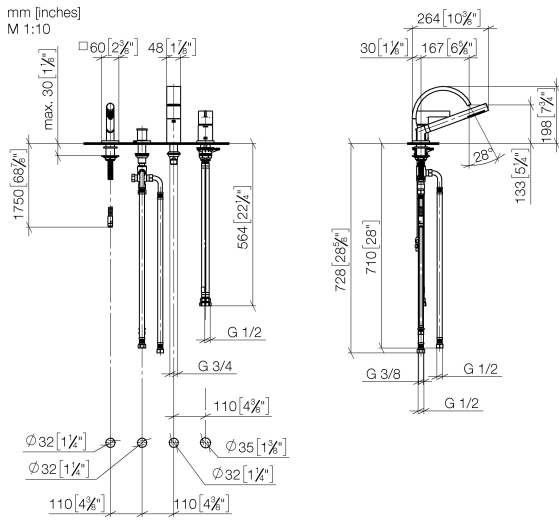

27 632 811

- 167mm projection
- spout: rectangular normal flow
- max. flow 23.8 l/min at 3 bar flow pressure
- Hand shower: COMPACT RAIN, max. flow rate 6.8 l/min (at 3 bar)
- complete hand shower set with anti-scale system
- automatic bath/shower diverter
- height of mixer 198 mm
- height up to aerator 133 mm
- hole diameter spout 28 mm
- hole diameter for complete hand shower set 32 mm
- rosette for mixer 60 x 60mm
- rosette for complete hand shower set 60 x 60mm
- metal shower hose 1750mm with integrated anti-twist protection

Recommended miscellaneous

Perfecto installation kit - 12 614 970 90

27 632 811

Flow rate chart

Certificates

LGA_38124.

IAPMO_4976 (6).

WRAS_2204006.

Belgaqua_21-380-27_4.

27 632 811

CYO Bath shower set for bath rim or tile edge installation - Chrome

CYO

27 632 811

Spare parts list

No.	Item Number	Name	Quantity used	Delivery time
1	27 702 980-00	Hand shower set for bath rim or tile edge installation - Chrome	1	10
2	29 140 670-00	Two-way diverter for bath rim or tile edge installation - Chrome	1	10
3	90 11 70 013 00-00	spout	1	10
4	90 19 70 011 00-00	connection	1	10
5	09 14 10 009 90	seal	1	2
6	09 30 01 117 90	connection	1	2
7	09 23 01 057 90	flow reducer	1	2
8	04 23 10 044 09 90	fixing set	1	2
9	90 31 20 087 00-00	plug	1	10
10	90 31 11 063 00 90	pin	1	2
11	09 20 67 007-00	handle	1	10
12	09 28 30 037-00	cover	1	10
13	09 31 11 044 90	pin	1	2
14	09 27 67 016-00	rosette	1	10
15	09 24 04 448 90	nut	1	2
16	90 15 05 039 00 90	cartridge	1	2
17	09 14 10 201 90	seal	2	2
18	09 30 11 060 90	disc	1	2
19	04 23 10 044 02 90	fixing set	1	2
20	04 23 30 041 00 90	threaded connector	1	2
21	04 30 04 021 00 90	hose	2	2
22	09 24 03 185-00	nipple	2	10
23	09 14 05 004 90	seal	2	2